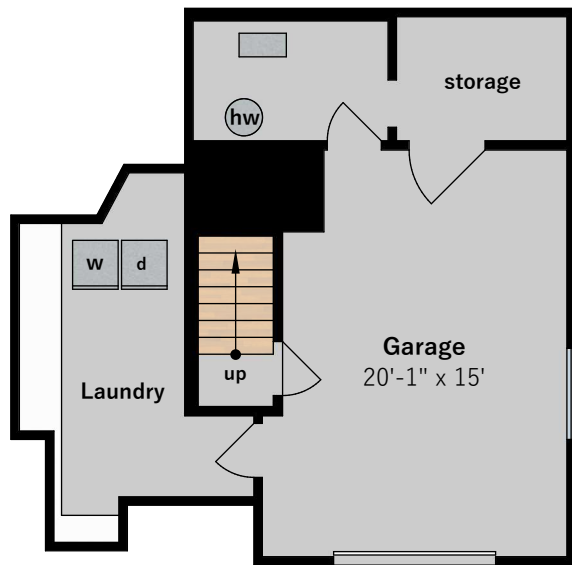

616 Boulevard Way

Oakland, CA 94610

Lower Level
approx. 596 sqft

Main Level
approx. 2,016 sqft

Estimated Total Finished Square Footage: 2,016 sqft
Main Level: 2,016 sqft

Estimated Total Unfinished Square Footage: 596 sqft
Lower Level: 596 sqft

Interior room dimensions are shown, and all square footage measured from perimeter of exterior walls. Decks, porches, and patios are not included in calculations.

Measured on January 28th, 2024

Any and all information on this drawing is for illustrative purposes only and is deemed reliable, but not guaranteed. All information requires independent verification.

www.heafeybaum.com

616 Boulevard Way

Oakland, CA 94610

Site Plan

lot size approx. 6,550 sqft

Any and all information on this drawing is for illustrative purposes only and is deemed reliable, but not guaranteed. All information requires independent verification.