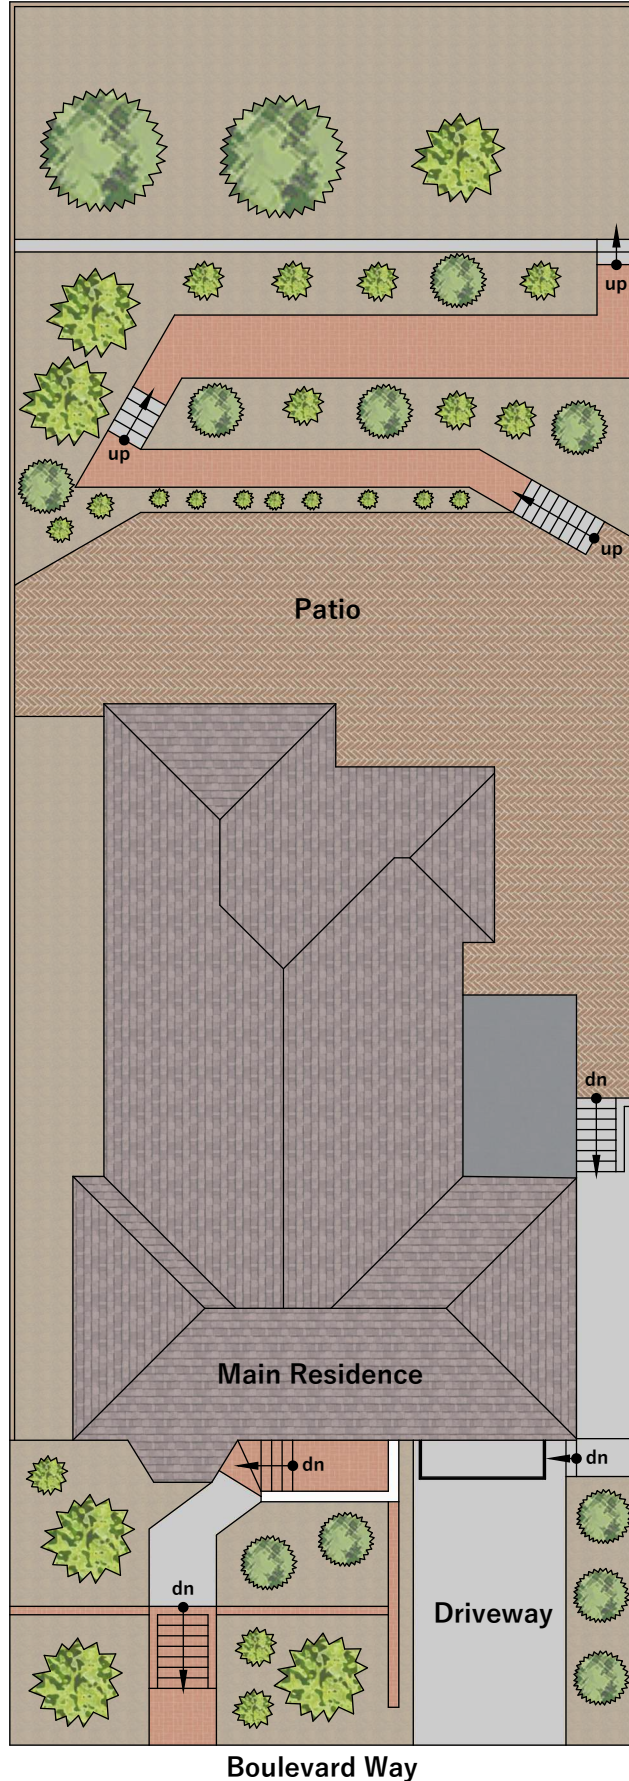

616 Boulevard Way

Oakland, CA 94610

Lower Level
approx. 596 sqft

Main Level
approx. 2,016 sqft

Estimated Total Finished Square Footage: 2,016 sqft
Main Level: 2,016 sqft

Estimated Total Unfinished Square Footage: 596 sqft
Lower Level: 596 sqft

Interior room dimensions are shown, and all square footage measured from perimeter of exterior walls. Decks, porches, and patios are not included in calculations.

Measured on January 28th, 2024

Any and all information on this drawing is for illustrative purposes only and is deemed reliable, but not guaranteed. All information requires independent verification.

www.heafeybaum.com

616 Boulevard Way

Oakland, CA 94610

Site Plan

lot size approx. 6,550 sqft

Any and all information on this drawing is for illustrative purposes only and is deemed reliable, but not guaranteed. All information requires independent verification.