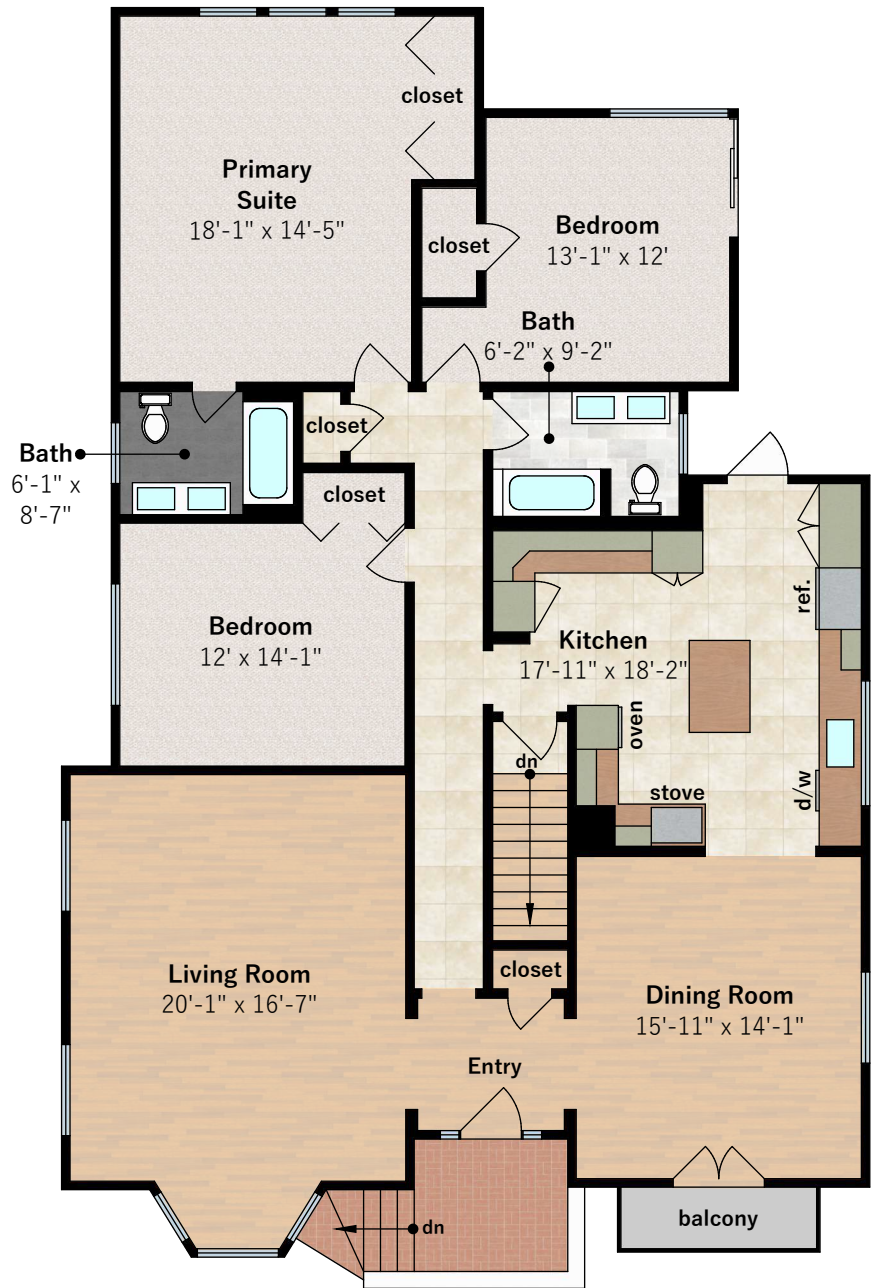

616 Boulevard Way

Oakland, CA 94610

Lower Level
approx. 596 sqft

Main Level
approx. 2,016 sqft

Estimated Total Finished Square Footage: 2,016 sqft
Main Level: 2,016 sqft

Estimated Total Unfinished Square Footage: 596 sqft
Lower Level: 596 sqft

Interior room dimensions are shown, and all square footage measured from perimeter of exterior walls. Decks, porches, and patios are not included in calculations.

Measured on January 28th, 2024

Any and all information on this drawing is for illustrative purposes only and is deemed reliable, but not guaranteed. All information requires independent verification.

www.heafeybaum.com

616 Boulevard Way

Oakland, CA 94610

Site Plan

lot size approx. 6,550 sqft

Any and all information on this drawing is for illustrative purposes only and is deemed reliable, but not guaranteed. All information requires independent verification.